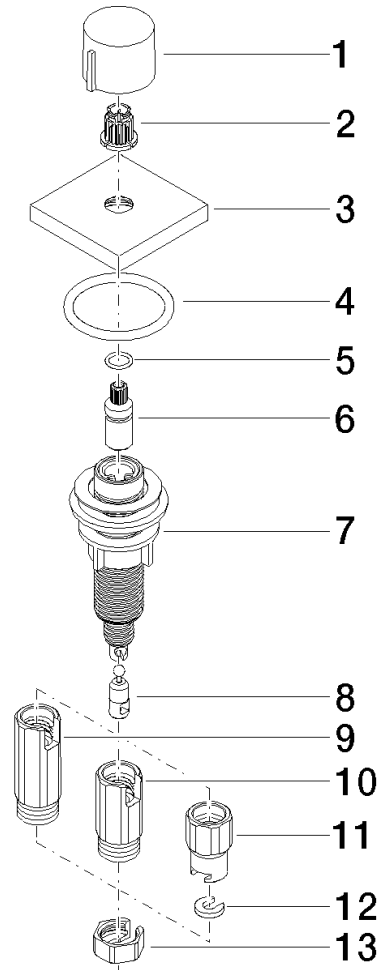

Strainer waste with control handle - Platinum

LOT

10 711 970

- control for single basin
- including adapter for Bowden cable

Fits LOT

	Platinum	10 711 970-08
	Chrome	10 711 970-00
	Brushed Platinum	10 711 970-06
	Durabress (23kt Gold)	10 711 970-09
	Dark Chrome	10 711 970-19
	Brushed Durabress (23kt Gold)	10 711 970-28
	Matte Black	10 711 970-33
	Brushed Champagne (22kt Gold)	10 711 970-46
	Champagne (22kt Gold)	10 711 970-47
	Brushed Chrome	10 711 970-93
	Brushed Dark Platinum	10 711 970-99

10 711 970

mm [inches]

10 711 970

Parts for other finishes can be found here: [Chrome](#)

Spare parts list

No.	Item Number	Name	Quantity used	Delivery time
1	09 20 97 030-08	handle	1	40
2	90 12 12 002 00 90	fixing cap	1	2
3	09 27 87 007-08	rosette	1	40
4	90 14 10 043 00 90	seal	1	2
5	09 14 10 042 90	seal	1	2
6	09 29 06 087-08	spindle	1	-
Spare part can no longer be ordered, please order the replacement item				
7	04 30 01 029 00 90	adaptor	1	2
8	09 24 03 175 90	adaptor	1	2
9	09 11 10 073-07	connection	1	30
10	09 11 10 074-07	connection	1	30
11	09 11 10 079-07	connection	1	30
12	09 30 11 087 90	disc	1	2
13	09 23 30 024-07	nut	1	30